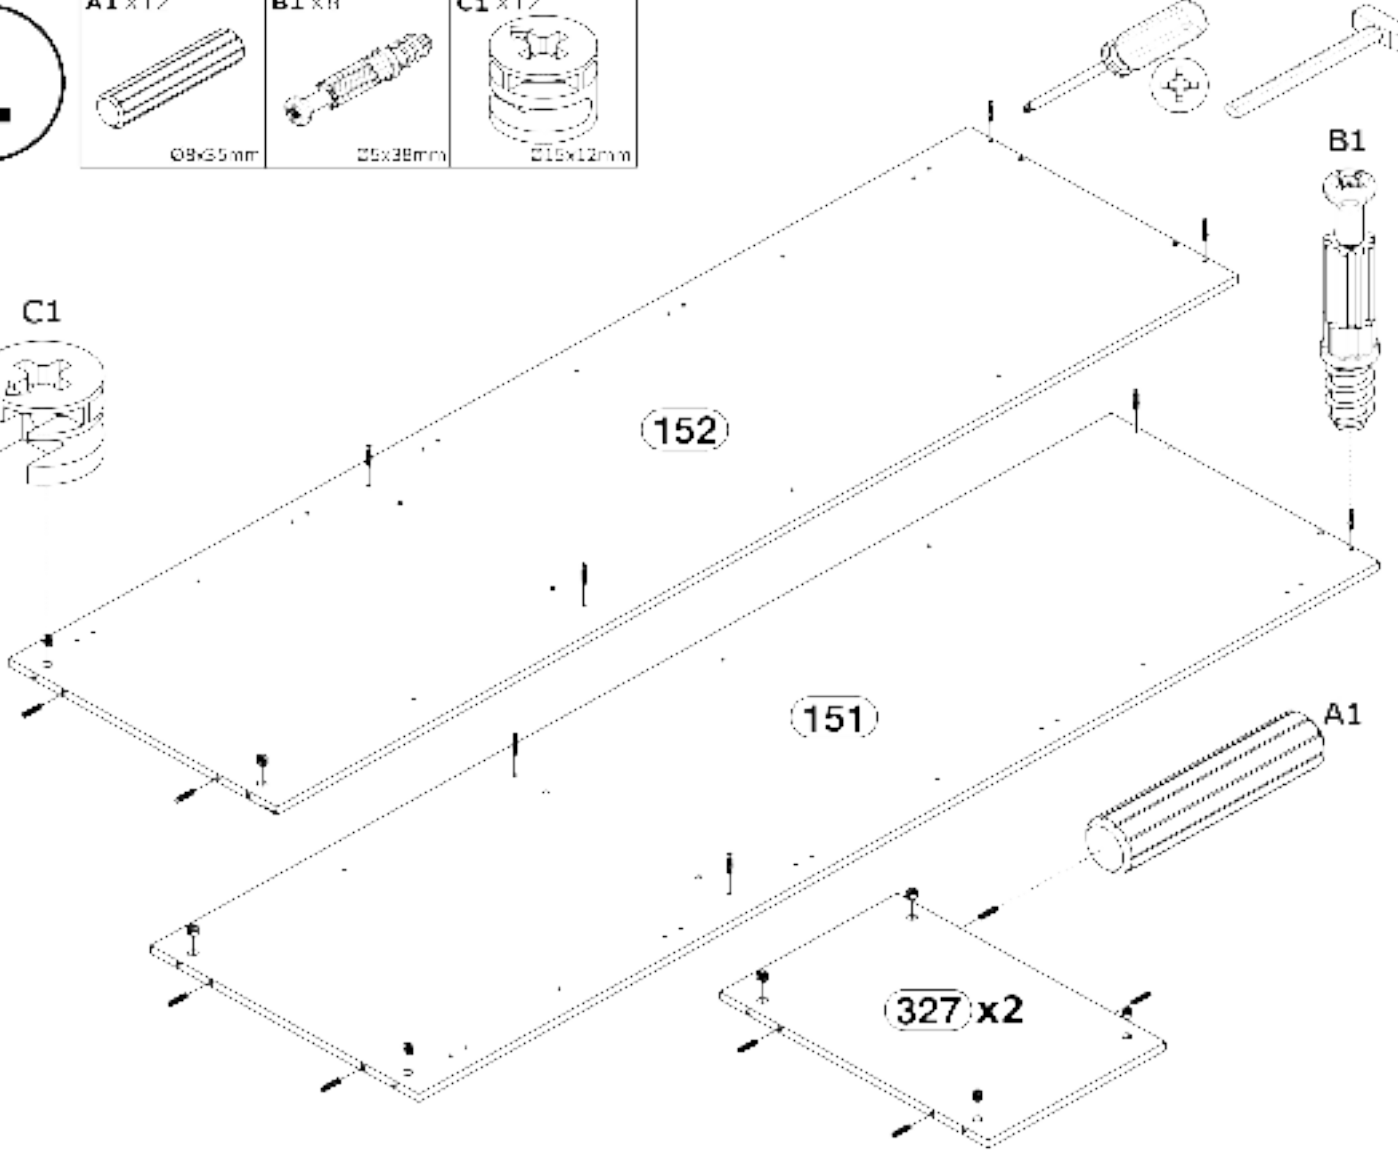

Y1

LEWY
LEFT

PRAWY
RIGHT

PRAWY
RIGHT

Ø5mm

Ø5mm

DREWNO
WOOD

1

T4 x1
75x26x16 mm

W2 x7
G3.5x16mm

10

L6-ax8

38x30x10mm

L6-bx8

35x32x25mm

W2x16

Ø3,5x16mm

C1

L6-ax4

38x30x10mm

L6-bx4

35x32x25mm

W2x8

Ø3,5x16mm

C2

L6-a x4

38x30x10mm

L6-b x4

35x32x25mm

W2 x8

Ø3,5x16mm